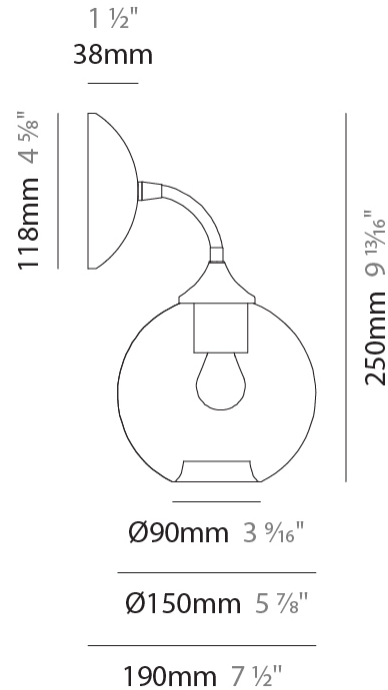

PARIGI PALLA SURFACE

D143016-

base number Finish
Options

PROJECT
TYPE
SPECIFIER
QUANTITY
DATE

1. To build a product code in our configurator select the specify button on the base model # product page
2. To build a manual product code on this datasheet choose from the options listed below in blue font and add the suffix to the base model #

GENERAL

Series: Parigi Palla
Brand: Cangiini & Tucci
Division: Design
Mounting Type: Surface
Mounting Location: Wall
Subcategory: Ambient

PHYSICAL

Shape: Sphere
Length (mm): 150
Length (in): 5 7/8
Height (mm): 250
Depth (mm): 190
Height (in): 9 13/16
Depth (in): 7 1/2
Light Distribution: Omnidirectional
Weight (kg): 0.49
Weight (lbs): 1.08
Fixture Finish: [AMB](#) / [GRN](#) / [PNK](#) / [RUB](#) / [SKB](#) / [SMK](#) / [TOB](#) / [TRA](#)
Holder Finish: CHR
Fixture Material: Glass / Metal

ELECTRICAL

Number of Lamps: 1
Lamp Type: LED Retrofit
Bulb Included: Bulb Not Included
Max. Wattage Per Lamp (W): 4
Lamp Base: E12
Input Voltage (V): 120

LED

OPTICAL

RATINGS AND CERTIFICATIONS

Certified By: Certified for North American Standards
IP rating: IP20