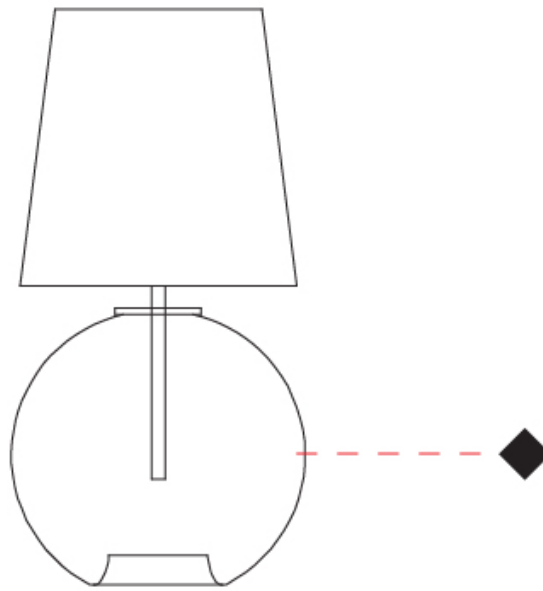

PARIGI PALLA PORTABLE

D144014-

PROJECT

TYPE

SPECIFIER

QUANTITY

DATE

D