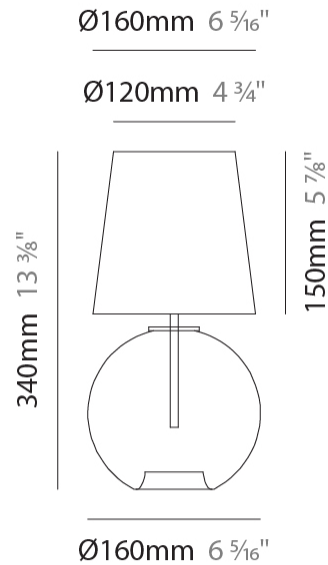

PARIGI PALLA PORTABLE

D144014-

base number   Finish
Options

1. To build a product code in our configurator select the specify button on the base model # product page
2. To build a manual product code on this datasheet choose from the options listed below in blue font and add the suffix to the base model #

GENERAL

Series: Parigi Palla
Brand: Cangini & Tucci
Division: Design
Mounting Type: Portable
Mounting Location: Table
Subcategory: Ambient

PHYSICAL

Shape: Sphere
Diameter (mm): 160
Diameter (in): 6 ⁵/₁₆
Height (mm): 340
Height (in): 13 ³/₈
Light Distribution: Omnidirectional
Weight (kg): 0.52
Weight (lbs): 1.15
Fixture Finish: [AMB](#) / [GRN](#) / [PNK](#) / [RUB](#) / [SKB](#) / [SMK](#) / [TOB](#) / [TRA](#)
Holder Finish: CHR
Fixture Material: Glass / Metal

ELECTRICAL

Number of Lamps: 1
Lamp Type: LED Retrofit
Bulb Included: Bulb Not Included
Max. Wattage Per Lamp (W): 4
Lamp Base: E12
Input Voltage (V): 120

LED

OPTICAL

RATINGS AND CERTIFICATIONS

Certified By: Certified for North American Standards
IP rating: IP20

PROJECT	_____
TYPE	_____
SPECIFIER	_____
QUANTITY	_____
DATE	_____