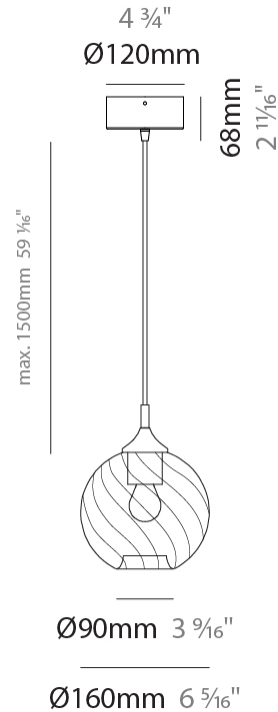

PARIGI PALLA MONOPOINT SUSPENSION

D141102-

base number   Finish
Options

1. To build a product code in our configurator select the specify button on the base model # product page
2. To build a manual product code on this datasheet choose from the options listed below in blue font and add the suffix to the base model #

GENERAL

Series: Parigi Palla
Subseries: Parigi Palla Monopoint
Brand: Cangini & Tucci
Division: Design
Mounting Type: Suspension
Mounting Location: Ceiling
Subcategory: Pendant

PHYSICAL

Shape: Sphere
Diameter (mm): 160
Diameter (in): 6 ⁵/₁₆
Height (mm): 160
Height (in): 6 ⁵/₁₆
Max. Overall Height (mm): 1660
Max. Overall Height (in): 65 ³/₈
Light Distribution: Omnidirectional
Weight (kg): 0.49
Weight (lbs): 1.1
Fixture Finish: [AMB / GRN / PNK / RUB / SKB / SMK / TOB / TRA](#)
Holder Finish: CHR
Fixture Material: Glass / Metal
Cable Details: 1500mm Cable

ELECTRICAL

Number of Lamps: 1
Lamp Type: LED Retrofit
Bulb Included: Bulb Not Included
Max. Wattage Per Lamp (W): 4
Lamp Base: E12
Input Voltage (V): 120

LED

OPTICAL

RATINGS AND CERTIFICATIONS

Certified By: Certified for North American Standards
IP rating: IP20

PROJECT	_____
TYPE	_____
SPECIFIER	_____
QUANTITY	_____
DATE	_____