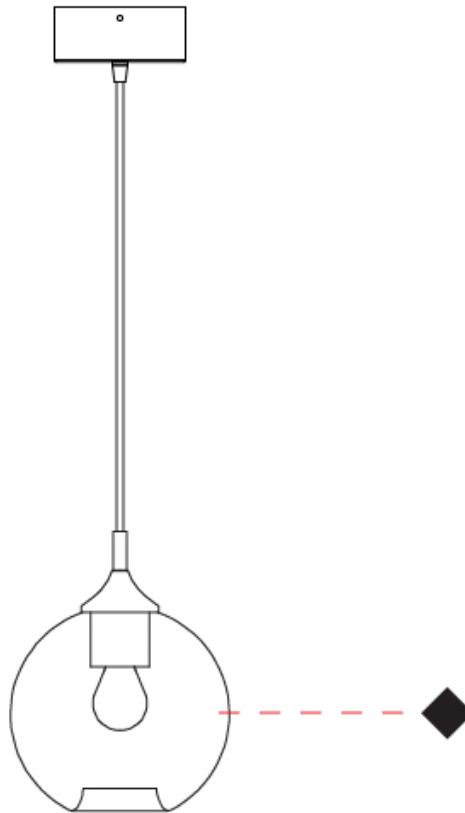

PARIGI PALLA MONOPOINT SUSPENSION

D141093-

PROJECT _____

TYPE _____

SPECIFIER _____

QUANTITY _____

DATE _____

D