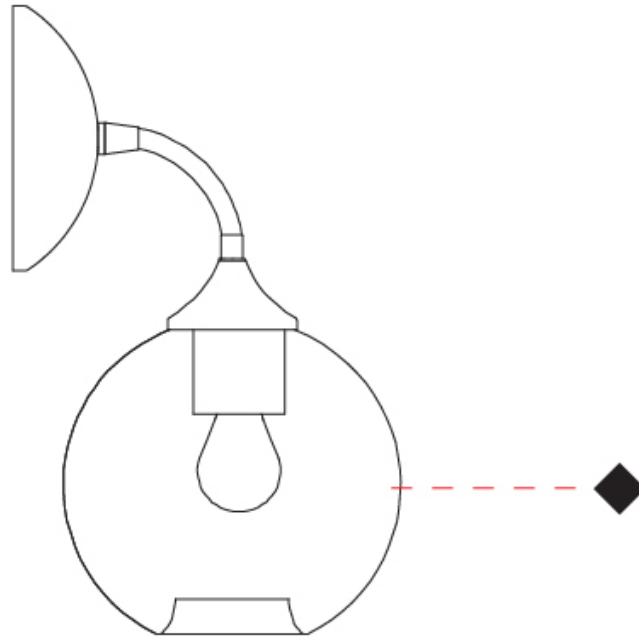

D143016-

PROJECT	_____
TYPE	_____
SPECIFIER	_____
QUANTITY	_____
DATE	_____

D