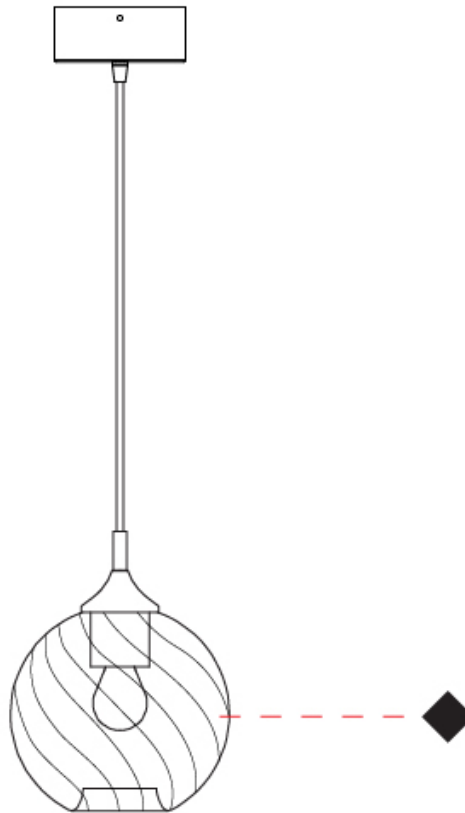

PARIGI PALLA MONOPOINT SUSPENSION

D141102-

PROJECT _____

TYPE _____

SPECIFIER _____

QUANTITY _____

DATE _____

D