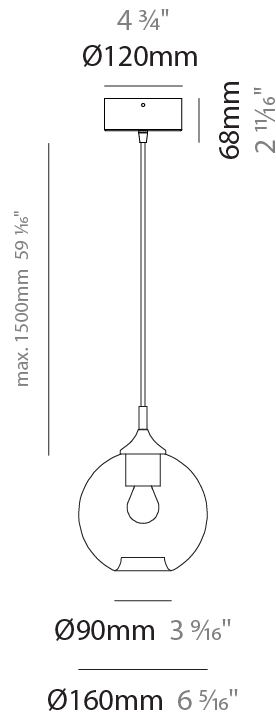

PARIGI PALLA MONOPOINT SUSPENSION

D141093-

base number   Finish
Options

1. To build a product code in our configurator select the specify button on the base model # product page
2. To build a manual product code on this datasheet choose from the options listed below in blue font and add the suffix to the base model #

GENERAL

Series: Parigi Palla
Subseries: Parigi Palla Monopoint
Brand: Cangini & Tucci
Division: Design
Mounting Type: Suspension
Mounting Location: Ceiling
Subcategory: Pendant

PHYSICAL

Shape: Sphere
Diameter (mm): 160
Diameter (in): 6 ⁵/₁₆
Height (mm): 160
Height (in): 6 ⁵/₁₆
Max. Overall Height (mm): 1660
Max. Overall Height (in): 65 ³/₈
Light Distribution: Omnidirectional
Weight (kg): 0.49
Weight (lbs): 1.08
[Fixture Finish: AMB / GRN / PNK / RUB / SKB / SMK / TOB / TRA](#)
Holder Finish: CHR
Fixture Material: Glass / Metal
Cable Details: 1500mm Cable

ELECTRICAL

Number of Lamps: 1
Lamp Type: LED Retrofit
Bulb Included: Bulb Not Included
Max. Wattage Per Lamp (W): 4
Lamp Base: E12
Input Voltage (V): 120

LED

OPTICAL

RATINGS AND CERTIFICATIONS

Certified By: Certified for North American Standards
IP rating: IP20

PROJECT	_____
TYPE	_____
SPECIFIER	_____
QUANTITY	_____
DATE	_____